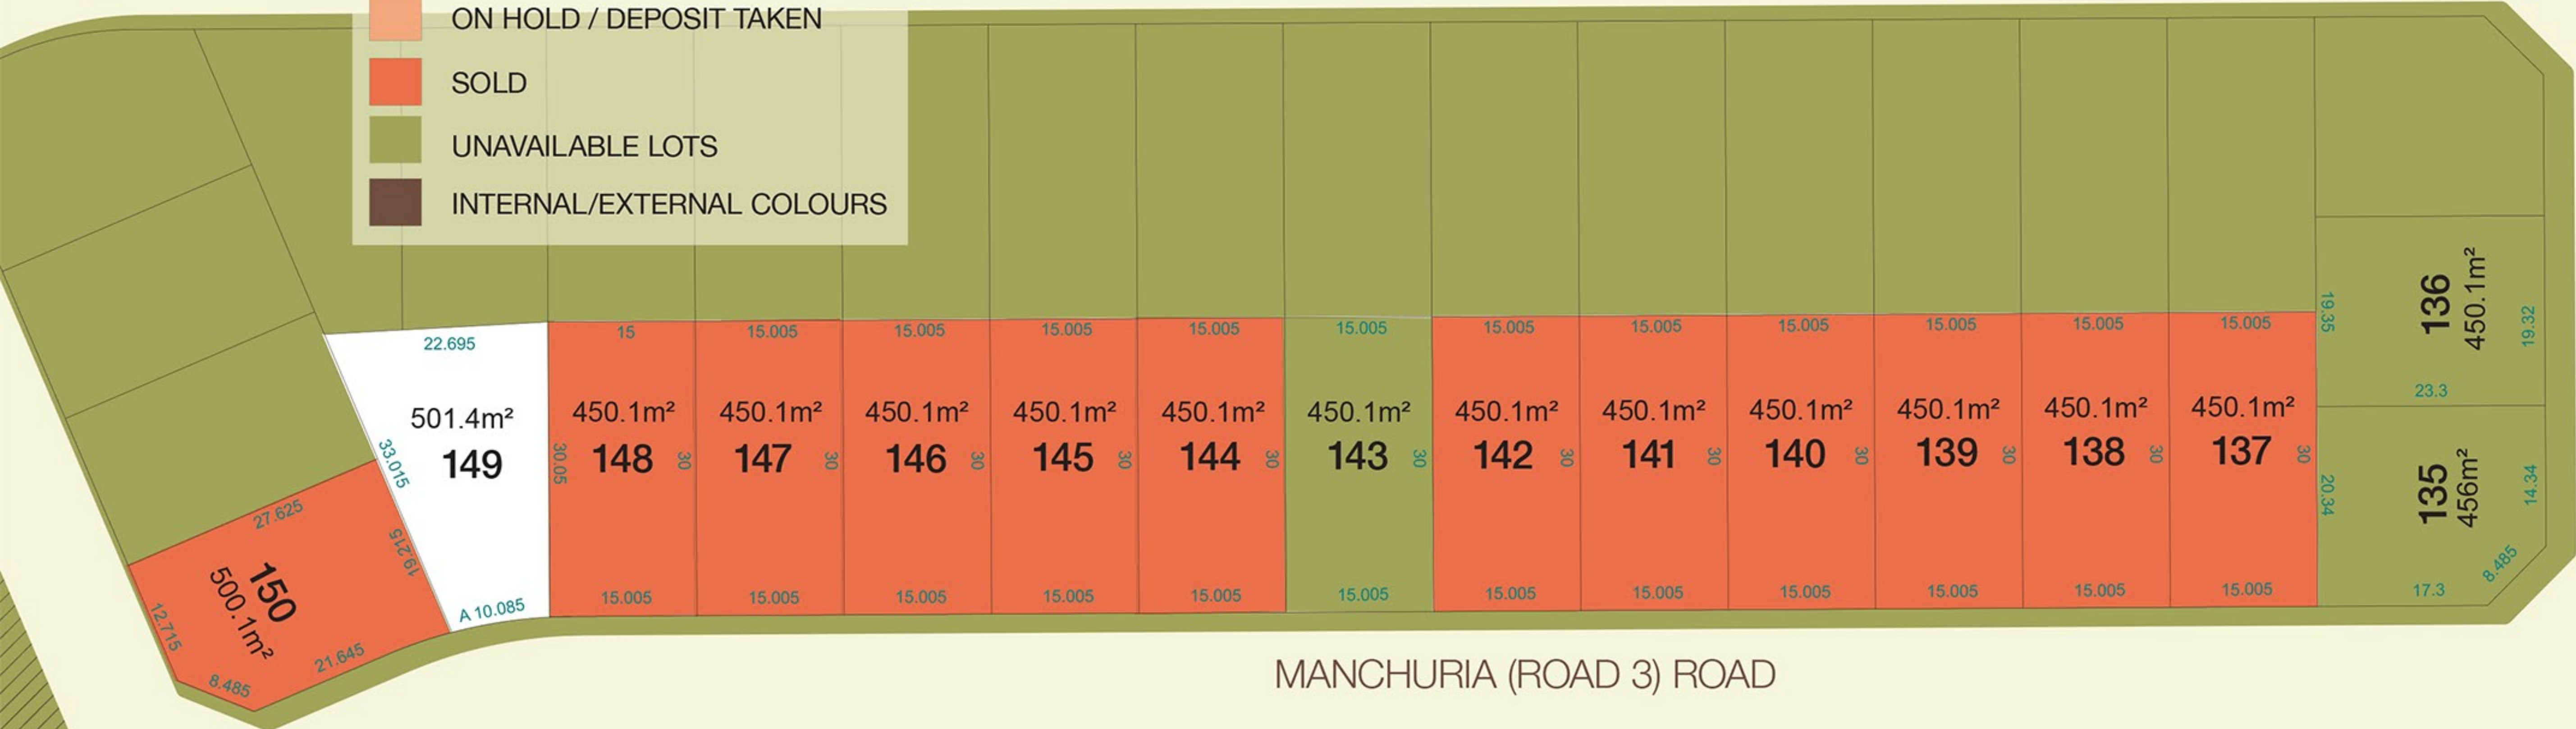

- AVAILABLE LOTS
- ON HOLD / DEPOSIT TAKEN
- SOLD
- UNAVAILABLE LOTS
- INTERNAL/EXTERNAL COLOURS

Station Rise
EDMONDSON PARK

Edmondson Park
Updated: 29.05.18