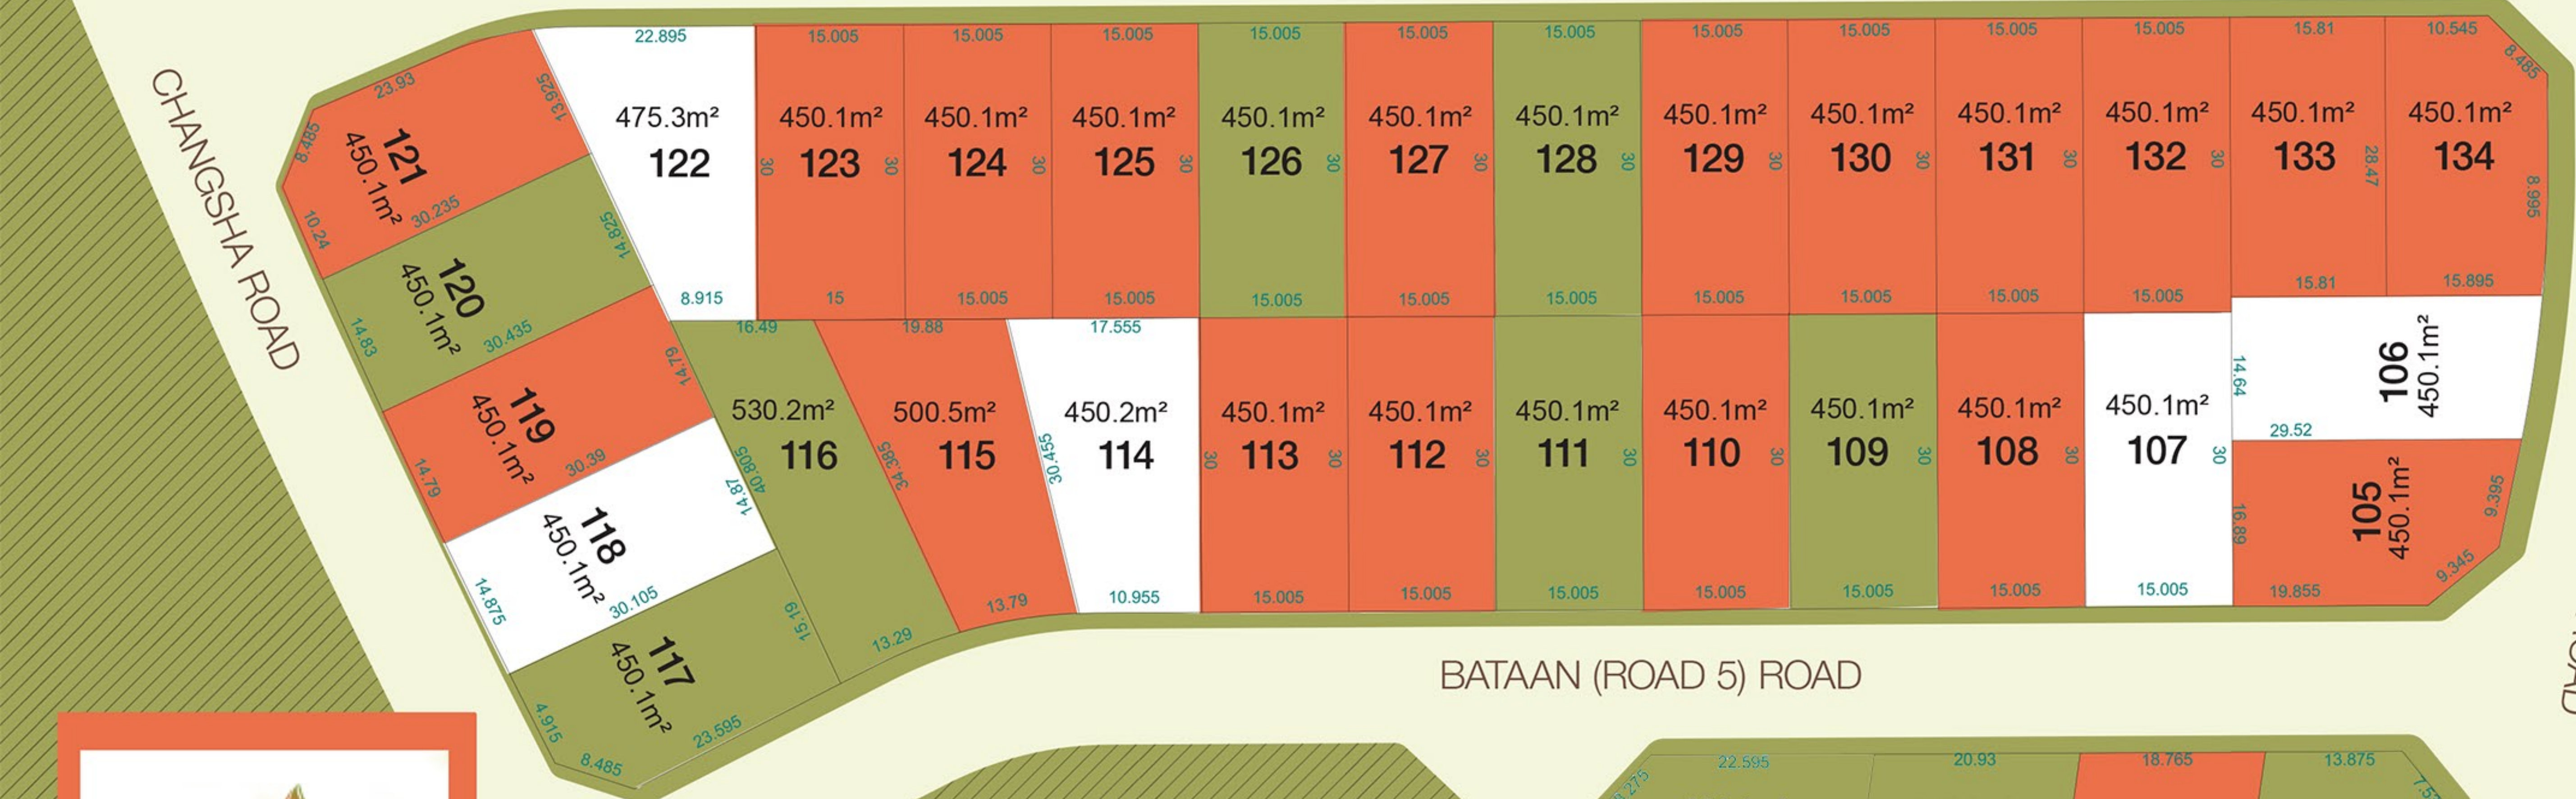

- AVAILABLE LOTS
- ON HOLD / DEPOSIT TAKEN
- SOLD
- UNAVAILABLE LOTS
- INTERNAL/EXTERNAL COLOURS

Station Rise
EDMONDSON PARK

Edmondson Park
Updated: 29.05.18