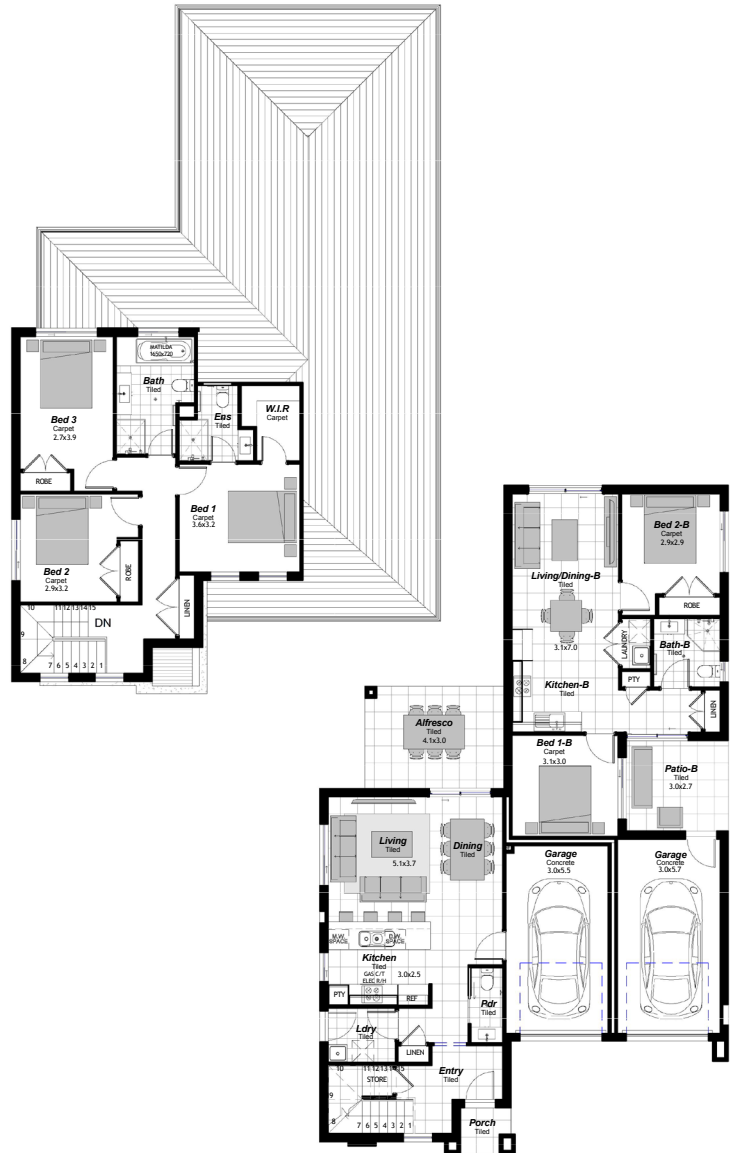

HOUSE AND LAND PACKAGE

Lot 111 | Station Rise - Stage 1 (NEW) | Edmondson Park

\$1,050,550

BOLTON 27 + GF
TREND MK1 FACADE

3	2.5	1
BEDROOMS	BATHROOMS	CAR GARAGE

Main House

2	1	1
BEDROOMS	BATHROOMS	CAR GARAGE

Land Price: \$589,950

Date issued: 27.09.17

HOUSE AND LAND PACKAGE

Lot Number: 111

Stage 1, Station Rise

Land Size: 450.1m²

External Colour: Silver

Internal Colour: Nickel

House Design: Bolton 27 + GF

Facade: Trend MK1

House Area: 163.25m²

Granny Flat Area: 89.01m²

Width: 12.02m

Depth: 19.67m

Inclusions: Classic

Excludes Subdivision Strata/Torrens Title Fee

3

BEDROOMS

2.5

BATHROOMS

1

CAR GARAGE

Main House

2