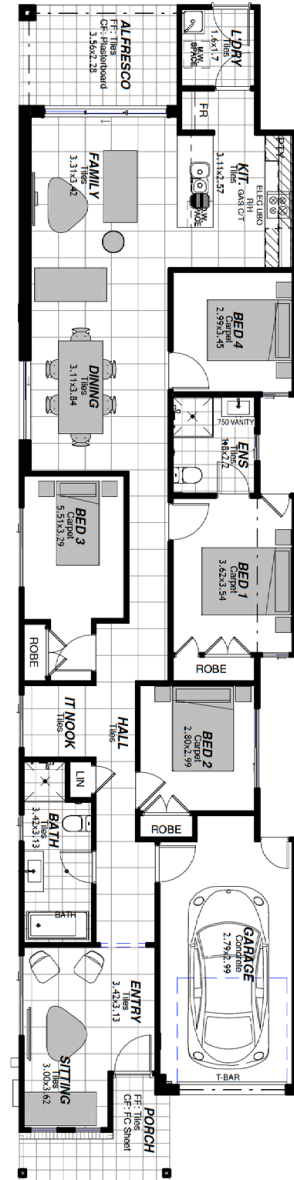

HOUSE AND LAND PACKAGE

Lot 9 | SummerView Estate | Box Hill

\$747,000

Fixed Price!

ASHFORD
LINLEY MK2 FACADE

4 BEDROOMS	2 BATHROOMS	1 CAR GARAGE
----------------------	-----------------------	------------------------

Images and colours are shown for illustrative purposes and may not always represent the final product. Area, depth, width and layout may vary slightly depending on facade and site conditions. Design and prices may be subject to conditions of Developer / Council / Relevant Authority Consent. Eaves may change due to Relevant Authority conditions and/or zero lot location. Land size is subject to change pending on DA approval and land registration. Australian House and Land has the right to alter prices and inclusions without prior notice. All designs are copyright to Australian House and Land. *Fixed price is subject to registration by 30th August 2018 and Relevant Authorities condition of consent.

Land Price: \$425,000

Date issued: 28.08.17

HOUSE AND LAND PACKAGE

Lot Number: 9
Summerview Estate

Land Size: 250m²

External Colour: Cinnamon

Internal Colour: Enchant

House Design: Ashford

Facade: Linley MK2

House Area: 155.09m²

Width: 6.4m

Depth: 26.6m

Inclusions: Classic

4

BEDROOMS

2