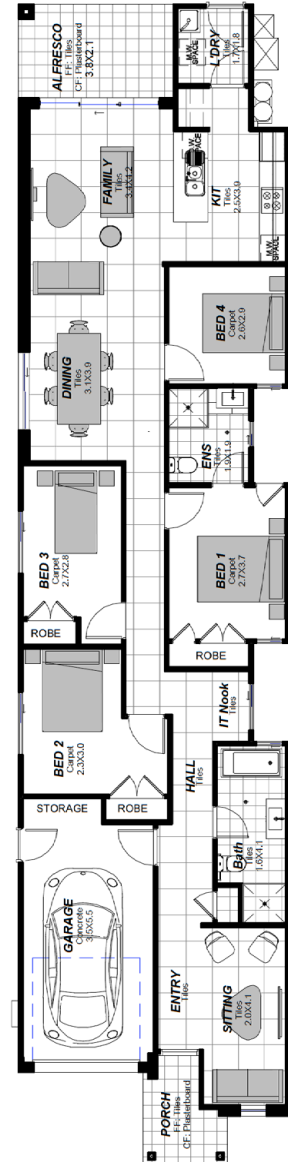

HOUSE AND LAND PACKAGE

Lot 8 | SummerView Estate | Box Hill

\$749,000

Fixed Price!

**BENTLEY
LINLEY MK1 FACADE**

4 BEDROOMS	2 BATHROOMS	1 CAR GARAGE
----------------------	-----------------------	------------------------

Images and colours are shown for illustrative purposes and may not always represent the final product. Area, depth, width and layout may vary slightly depending on facade and site conditions. Design and prices may be subject to conditions of Developer / Council / Relevant Authority Consent. Eaves may change due to Relevant Authority conditions and/or zero lot location. Land size is subject to change pending on DA approval and land registration. Australian House and Land has the right to alter prices and inclusions without prior notice. All designs are copyright to Australian House and Land. *Fixed price is subject to registration by 30th August 2018 and Relevant Authorities condition of consent.

Land Price: \$425,000

Date issued: 28.08.17

HOUSE AND LAND PACKAGE

Lot Number: 8
Summerview Estate

Land Size: 250m²

External Colour: Chilli

Internal Colour: Serene

House Design: Bentley

Facade: Linley MK1

House Area: 156.89m²

Width: 6.4m

Depth: 26.6m

Inclusions: Classic

4

BEDROOMS

2