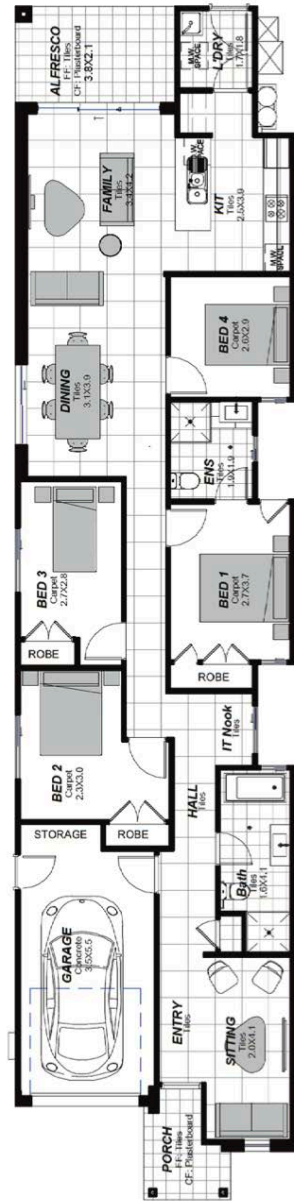

HOUSE AND LAND PACKAGE

Lot 8 | SummerView Estate | Box Hill

\$728,100

Fixed Price!

**BENTLEY
LINLEY MK1 FACADE**

| | | |
|----------|-----------|------------|
| 4 | 2 | 1 |
| BEDROOMS | BATHROOMS | CAR GARAGE |

Images and colours are shown for illustrative purposes and may not always represent the final product. Area, depth, width and layout may vary slightly depending on facade and site conditions. Design and prices may be subject to conditions of Developer / Council /Relevant Authority Consent. Eaves may change due to Relevant Authority conditions and/or zero lot location. Land size is subject to change pending on DA approval and land registration. Australian House and Land has the right to alter prices and inclusions without prior notice. All designs are copyright to Australian House and Land. *Fixed price is subject to registration by 30th August 2018 and Relevant Authorities condition of consent.

Land Price: \$425,000

Date issued: 23.01.18

HOUSE AND LAND PACKAGE

Lot Number: 8
Summerview Estate

Land Size: 250m²

External Colour: Chilli

Internal Colour: Serene

House Design: Bentley

Facade: Linley MK1

House Area: 156.89m²

Width: 6.4m

Depth: 26.6m

Inclusions: Classic

4

BEDROOMS

2