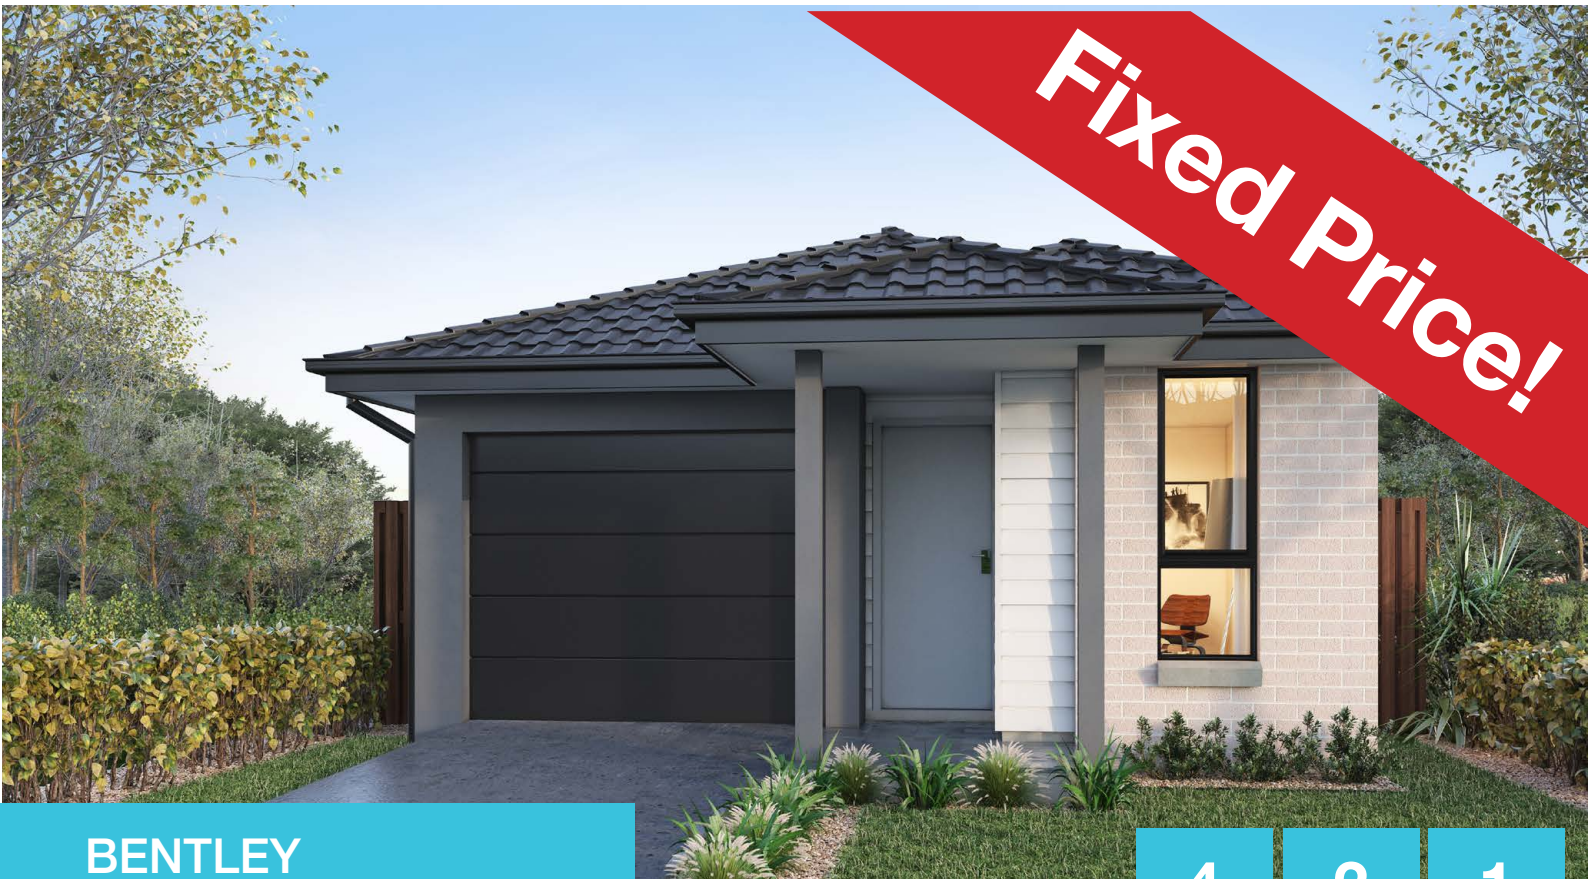

HOUSE AND LAND PACKAGE

Lot 8 | SummerView Estate | Box Hill

\$728,100

Fixed Price!

**BENTLEY
LINLEY MK1 FACADE**

| | | |
|----------|-----------|------------|
| 4 | 2 | 1 |
| BEDROOMS | BATHROOMS | CAR GARAGE |

Images and colours are shown for illustrative purposes and may not always represent the final product. Area, depth, width and layout may vary slightly depending on facade and site conditions. Design and prices may be subject to conditions of Developer / Council /Relevant Authority Consent. Eaves may change due to Relevant Authority conditions and/or zero lot location. Land size is subject to change pending on DA approval and land registration. Australian House and Land has the right to alter prices and inclusions without prior notice. All designs are copyright to Australian House and Land. *Fixed price is subject to registration by 30th August 2018 and Relevant Authorities condition of consent.

Land Price: \$425,000

Date issued: 23.01.18

HOUSE AND LAND PACKAGE

Lot Number: 8
Summerview Estate

Land Size: 250m²

External Colour: Chilli

Internal Colour: Serene

House Design: Bentley

Facade: Linley MK1

House Area: 156.89m²

Width: 6.4m

Depth: 26.6m

Inclusions: Classic

4

BEDROOMS

2