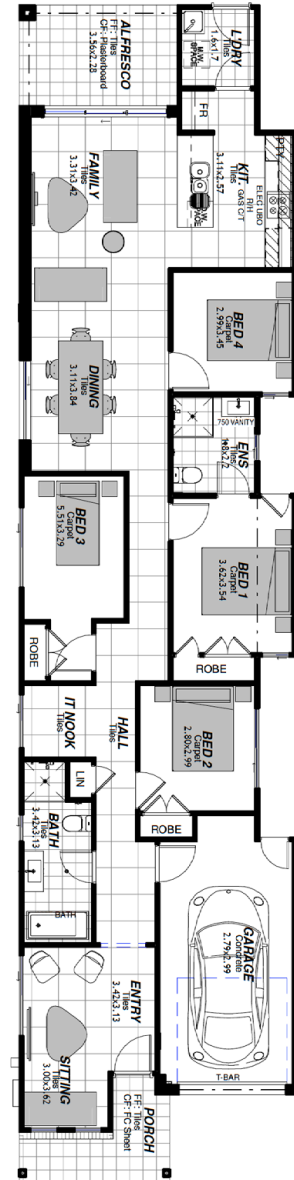

HOUSE AND LAND PACKAGE

Lot 7 | SummerView Estate | Box Hill

\$747,000

Fixed Price!

ASHFORD
LINLEY MK3 FACADE

4 BEDROOMS	2 BATHROOMS	1 CAR GARAGE
----------------------	-----------------------	------------------------

Images and colours are shown for illustrative purposes and may not always represent the final product. Area, depth, width and layout may vary slightly depending on facade and site conditions. Design and prices may be subject to conditions of Developer / Council / Relevant Authority Consent. Eaves may change due to Relevant Authority conditions and/or zero lot location. Land size is subject to change pending on DA approval and land registration. Australian House and Land has the right to alter prices and inclusions without prior notice. All designs are copyright to Australian House and Land. *Fixed price is subject to registration by 30th August 2018 and Relevant Authorities condition of consent.

Land Price: \$425,000

Date issued: 28.08.17

HOUSE AND LAND PACKAGE

Lot Number: 7
Summerview Estate

Land Size: 250m²

External Colour: Aniseed

Internal Colour: Entice

House Design: Ashford

Facade: Linley MK3

House Area: 155.09m²

Width: 6.4m

Depth: 26.6m

Inclusions: Classic

4

BEDROOMS

2