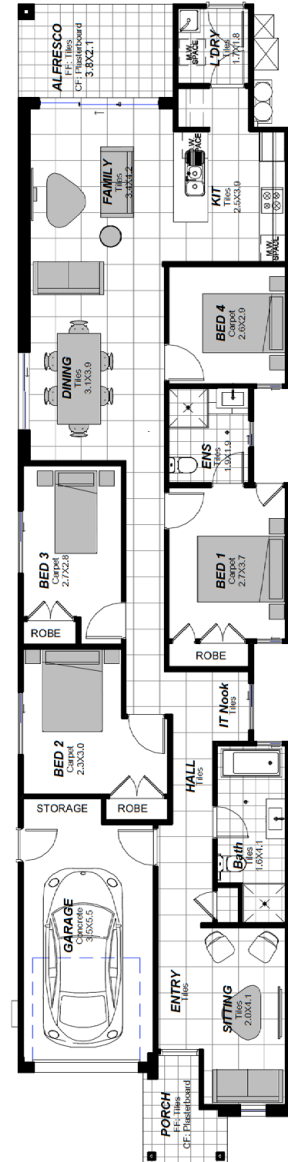

HOUSE AND LAND PACKAGE

Lot 6 | SummerView Estate | Box Hill

\$749,000

Fixed Price!

**BENTLEY
LINLEY MK1 FACADE**

4 BEDROOMS	2 BATHROOMS	1 CAR GARAGE
----------------------	-----------------------	------------------------

Images and colours are shown for illustrative purposes and may not always represent the final product. Area, depth, width and layout may vary slightly depending on facade and site conditions. Design and prices may be subject to conditions of Developer / Council / Relevant Authority Consent. Eaves may change due to Relevant Authority conditions and/or zero lot location. Land size is subject to change pending on DA approval and land registration. Australian House and Land has the right to alter prices and inclusions without prior notice. All designs are copyright to Australian House and Land. *Fixed price is subject to registration by 30th August 2018 and Relevant Authorities condition of consent.

Land Price: \$425,000

Date issued: 28.08.17

HOUSE AND LAND PACKAGE

Lot Number: 6
Summerview Estate

Land Size: 250m²

External Colour: Nutmeg

Internal Colour: Inspire

House Design: Bentley

Facade: Linley MK1

House Area: 156.89m²

Width: 6.4m

Depth: 26.6m

Inclusions: Classic

4

BEDROOMS

2