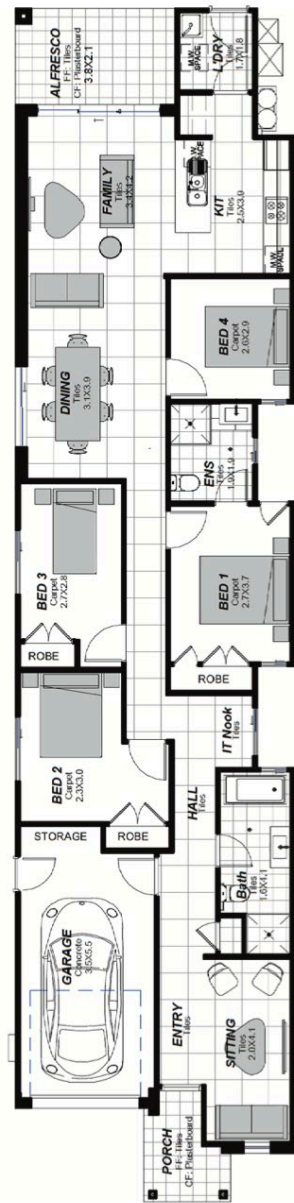

HOUSE AND LAND PACKAGE

Lot 3 | SummerView Estate | Box Hill

\$728,100

Fixed Price!

**BENTLEY
LINLEY MK1 FACADE**

4 BEDROOMS	2 BATHROOMS	1 CAR GARAGE
----------------------	-----------------------	------------------------

Images and colours are shown for illustrative purposes and may not always represent the final product. Area, depth, width and layout may vary slightly depending on facade and site conditions. Design and prices may be subject to conditions of Developer / Council / Relevant Authority Consent. Eaves may change due to Relevant Authority conditions and/or zero lot location. Land size is subject to change pending on DA approval and land registration. Australian House and Land has the right to alter prices and inclusions without prior notice. All designs are copyright to Australian House and Land. *Fixed price is subject to registration by 30th August 2018 and Relevant Authorities condition of consent.

Land Price: \$425,000

Date issued: 29.09.17

HOUSE AND LAND PACKAGE

Lot Number: 3
Summerview Estate

Land Size: 250m²

External Colour: Chai

Internal Colour: Entice

House Design: Bentley

Facade: Linley MK1

House Area: 156.89m²

Width: 6.4m

Depth: 26.6m

Inclusions: Classic

4

BEDROOMS

2