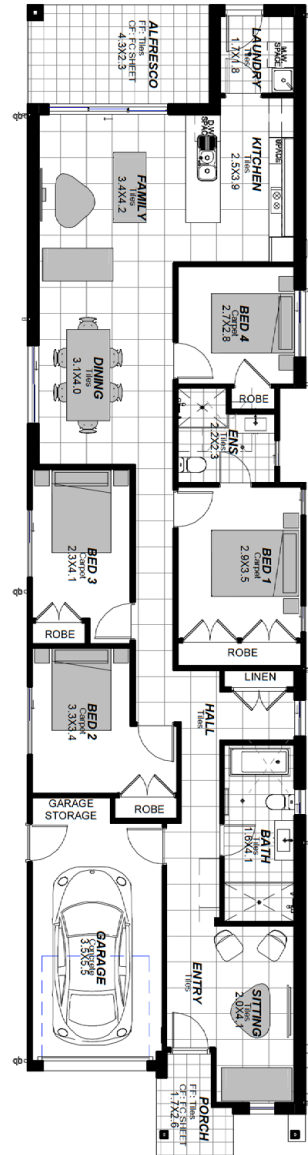

# HOUSE AND LAND PACKAGE

Lot 32 | SummerView Estate | Box Hill

# \$795,950

**Fixed Price!**

**CABARITA**  
LINLEY MK1 FACADE

<b>4</b>	<b>2</b>	<b>1</b>
BEDROOMS	BATHROOMS	CAR GARAGE

Images and colours are shown for illustrative purposes and may not always represent the final product. Area, depth, width and layout may vary slightly depending on facade and site conditions. Design and prices may be subject to conditions of Developer / Council / Relevant Authority Consent. Eaves may change due to Relevant Authority conditions and/or zero lot location. Land size is subject to change pending on DA approval and land registration. Australian House and Land has the right to alter prices and inclusions without prior notice. All designs are copyright to Australian House and Land. \*Fixed price is subject to registration by 30th August 2018 and Relevant Authorities condition of consent.

# HOUSE AND LAND PACKAGE

Lot Number: 32  
Summerview Estate

Land Size: 314.95m<sup>2</sup>

External Colour: Chilli

Internal Colour: Allure

House Design: Cabarita

Facade: Linley MK1

House Area: 162.94m<sup>2</sup>

Width: 6.4m

Depth: 26.6m

Inclusions: Classic

4

BEDROOMS

2

BATHROOMS

1