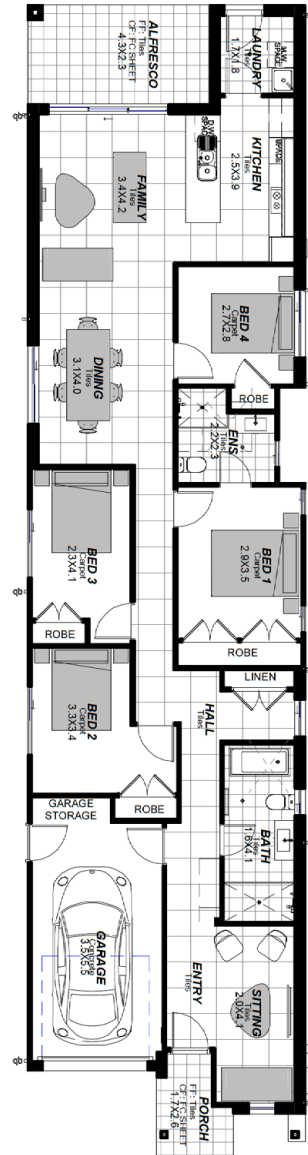

HOUSE AND LAND PACKAGE

Lot 30 | SummerView Estate | Box Hill

\$795,950

Fixed Price!

CABARITA
LINLEY MK3 FACADE

4 BEDROOMS	2 BATHROOMS	1 CAR GARAGE
----------------------	-----------------------	------------------------

Images and colours are shown for illustrative purposes and may not always represent the final product. Area, depth, width and layout may vary slightly depending on facade and site conditions. Design and prices may be subject to conditions of Developer / Council / Relevant Authority Consent. Eaves may change due to Relevant Authority conditions and/or zero lot location. Land size is subject to change pending on DA approval and land registration. Australian House and Land has the right to alter prices and inclusions without prior notice. All designs are copyright to Australian House and Land. *Fixed price is subject to registration by 30th August 2018 and Relevant Authorities condition of consent.

Land Price: \$462,750

Date issued: 28.08.17

HOUSE AND LAND PACKAGE

Lot Number: 30
Summerview Estate

Land Size: 314.95m²

External Colour: Nutmeg

Internal Colour: Enchant

House Design: Cabarita

Facade: Linley MK3

House Area: 162.94m²

Width: 6.4m

Depth: 26.6m

Inclusions: Classic

4

BEDROOMS

2