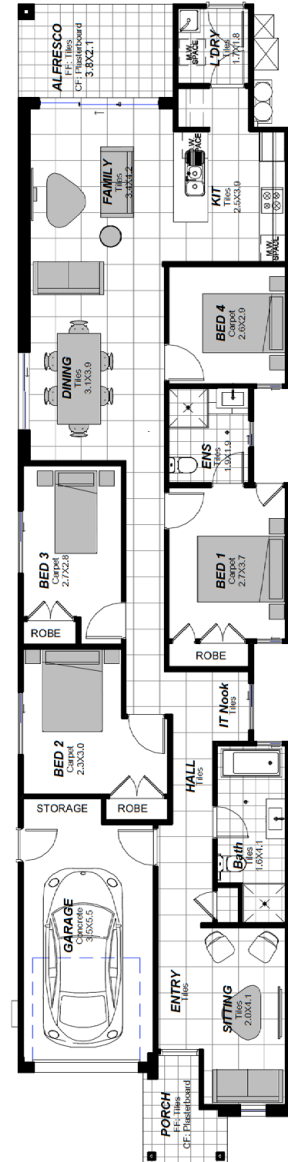

HOUSE AND LAND PACKAGE

Lot 2 | SummerView Estate | Box Hill

\$749,000

Fixed Price!

**BENTLEY
LINLEY MK1 FACADE**

4 BEDROOMS	2 BATHROOMS	1 CAR GARAGE
----------------------	-----------------------	------------------------

Images and colours are shown for illustrative purposes and may not always represent the final product. Area, depth, width and layout may vary slightly depending on facade and site conditions. Design and prices may be subject to conditions of Developer / Council / Relevant Authority Consent. Eaves may change due to Relevant Authority conditions and/or zero lot location. Land size is subject to change pending on DA approval and land registration. Australian House and Land has the right to alter prices and inclusions without prior notice. All designs are copyright to Australian House and Land. *Fixed price is subject to registration by 30th August 2018 and Relevant Authorities condition of consent.

Land Price: \$425,000

Date issued: 28.08.17

HOUSE AND LAND PACKAGE

Lot Number: 2
Summerview Estate

Land Size: 250m²

External Colour: Aniseed

Internal Colour: Serene

House Design: Bentley

Facade: Linley MK1

House Area: 156.89m²

Width: 6.4m

Depth: 26.6m

Inclusions: Classic

4

BEDROOMS

2