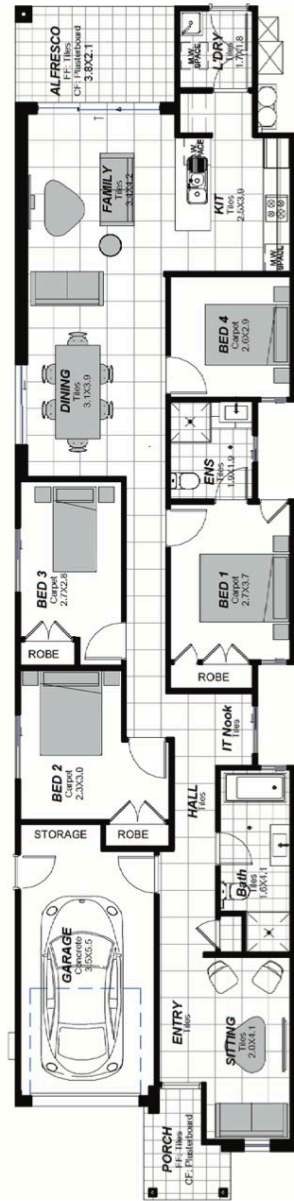

HOUSE AND LAND PACKAGE

Lot 2 | SummerView Estate | Box Hill

\$708,100

Fixed Price!

**BENTLEY
LINLEY MK1 FACADE**

4 BEDROOMS	2 BATHROOMS	1 CAR GARAGE
----------------------	-----------------------	------------------------

Images and colours are shown for illustrative purposes and may not always represent the final product. Area, depth, width and layout may vary slightly depending on facade and site conditions. Design and prices may be subject to conditions of Developer / Council / Relevant Authority Consent. Eaves may change due to Relevant Authority conditions and/or zero lot location. Land size is subject to change pending on DA approval and land registration. Australian House and Land has the right to alter prices and inclusions without prior notice. All designs are copyright to Australian House and Land. *Fixed price is subject to registration by 30th August 2018 and Relevant Authorities condition of consent.

Land Price: \$425,000

Date issued: 01.11.17

HOUSE AND LAND PACKAGE

Lot Number: 2
Summerview Estate

Land Size: 250m²

External Colour: Aniseed

Internal Colour: Serene

House Design: Bentley

Facade: Linley MK1

House Area: 156.89m²

Width: 6.4m

Depth: 26.6m

Inclusions: Classic

4

BEDROOMS

2