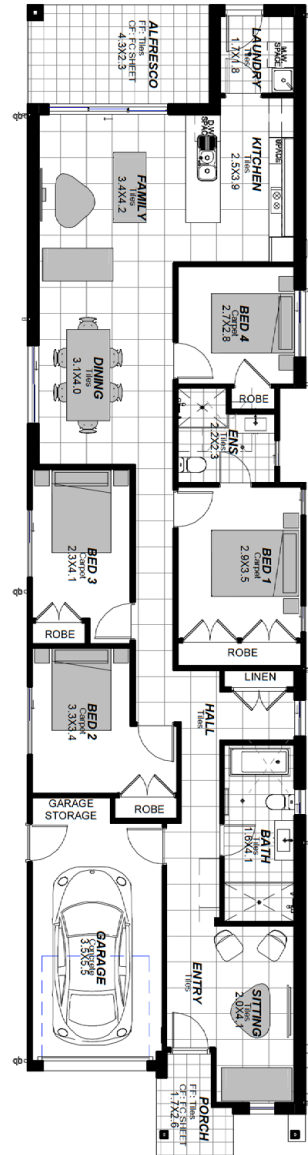

HOUSE AND LAND PACKAGE

Lot 29 | SummerView Estate | Box Hill

\$795,950

Fixed Price!

CABARITA
LINLEY MK1 FACADE

4 BEDROOMS	2 BATHROOMS	1 CAR GARAGE
----------------------	-----------------------	------------------------

Images and colours are shown for illustrative purposes and may not always represent the final product. Area, depth, width and layout may vary slightly depending on facade and site conditions. Design and prices may be subject to conditions of Developer / Council / Relevant Authority Consent. Eaves may change due to Relevant Authority conditions and/or zero lot location. Land size is subject to change pending on DA approval and land registration. Australian House and Land has the right to alter prices and inclusions without prior notice. All designs are copyright to Australian House and Land. *Fixed price is subject to registration by 30th August 2018 and Relevant Authorities condition of consent.

Land Price: \$462,750

Date issued: 28.08.17

HOUSE AND LAND PACKAGE

Lot Number: 29
Summerview Estate

Land Size: 314.95m²

External Colour: Ginger

Internal Colour: Serene

House Design: Cabarita

Facade: Linley MK1

House Area: 162.94m²

Width: 6.4m

Depth: 26.6m

Inclusions: Classic

4

BEDROOMS

2