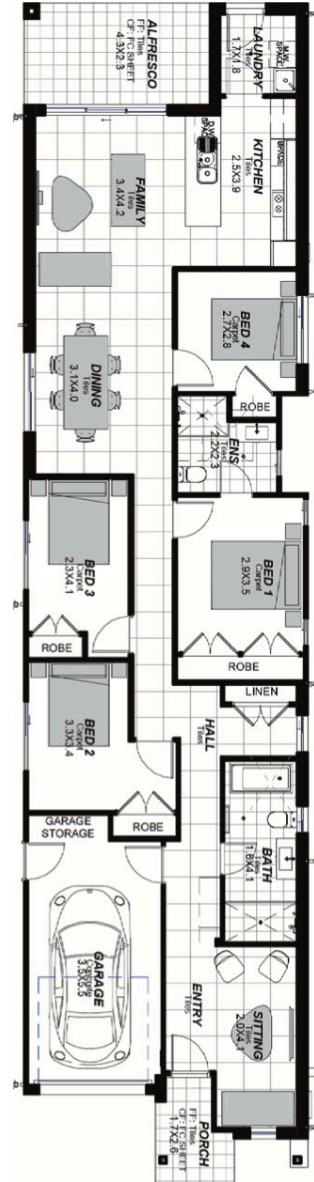

HOUSE AND LAND PACKAGE

Lot 29 | SummerView Estate | Box Hill

\$752,050

Fixed Price!

CABARITA
LINLEY MK1 FACADE

4 BEDROOMS	2 BATHROOMS	1 CAR GARAGE
----------------------	-----------------------	------------------------

Images and colours are shown for illustrative purposes and may not always represent the final product. Area, depth, width and layout may vary slightly depending on facade and site conditions. Design and prices may be subject to conditions of Developer / Council / Relevant Authority Consent. Eaves may change due to Relevant Authority conditions and/or zero lot location. Land size is subject to change pending on DA approval and land registration. Australian House and Land has the right to alter prices and inclusions without prior notice. All designs are copyright to Australian House and Land. *Fixed price is subject to registration by 30th August 2018 and Relevant Authorities condition of consent.

Land Price: \$462,750

Date issued: 01.11.17

HOUSE AND LAND PACKAGE

Lot Number: 29
Summerview Estate

Land Size: 314.95m²

External Colour: Ginger

Internal Colour: Serene

House Design: Cabarita

Facade: Linley MK1

House Area: 162.94m²

Width: 6.4m

Depth: 26.6m

Inclusions: Classic

4

BEDROOMS

2