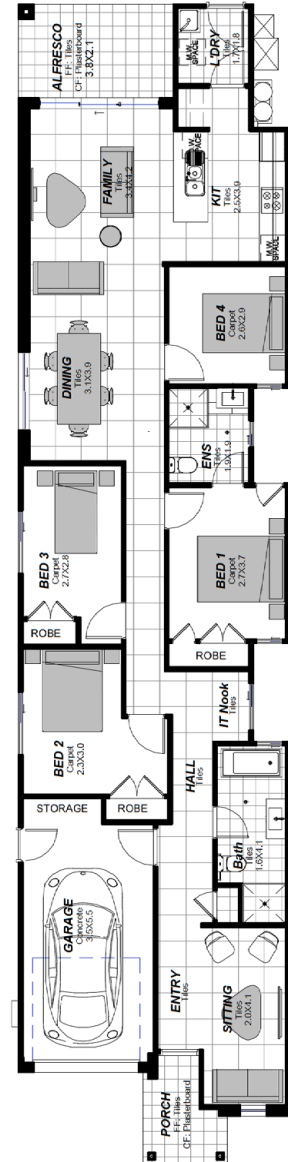

HOUSE AND LAND PACKAGE

Lot 25 | SummerView Estate | Box Hill

\$749,000

Fixed Price!

**BENTLEY
LINLEY MK1 FACADE**

4 BEDROOMS	2 BATHROOMS	1 CAR GARAGE
----------------------	-----------------------	------------------------

Images and colours are shown for illustrative purposes and may not always represent the final product. Area, depth, width and layout may vary slightly depending on facade and site conditions. Design and prices may be subject to conditions of Developer / Council / Relevant Authority Consent. Eaves may change due to Relevant Authority conditions and/or zero lot location. Land size is subject to change pending on DA approval and land registration. Australian House and Land has the right to alter prices and inclusions without prior notice. All designs are copyright to Australian House and Land. *Fixed price is subject to registration by 30th August 2018 and Relevant Authorities condition of consent.

Land Price: \$425,000

Date issued: 28.08.17

HOUSE AND LAND PACKAGE

Lot Number: 25
Summerview Estate

Land Size: 250m²

External Colour: Cinnamon

Internal Colour: Allure

House Design: Bentley

Facade: Linley MK1

House Area: 156.89m²

Width: 6.4m

Depth: 26.6m

Inclusions: Classic

4

BEDROOMS

2