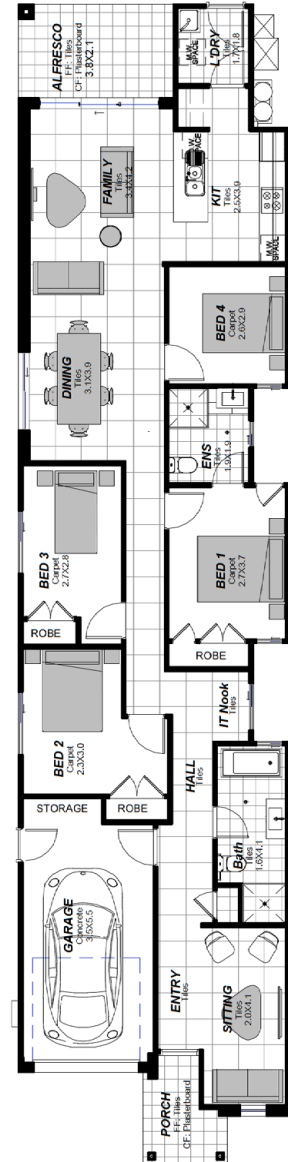

HOUSE AND LAND PACKAGE

Lot 22 | SummerView Estate | Box Hill

\$749,000

Fixed Price!

**BENTLEY
LINLEY MK1 FACADE**

4 BEDROOMS	2 BATHROOMS	1 CAR GARAGE
----------------------	-----------------------	------------------------

Images and colours are shown for illustrative purposes and may not always represent the final product. Area, depth, width and layout may vary slightly depending on facade and site conditions. Design and prices may be subject to conditions of Developer / Council / Relevant Authority Consent. Eaves may change due to Relevant Authority conditions and/or zero lot location. Land size is subject to change pending on DA approval and land registration. Australian House and Land has the right to alter prices and inclusions without prior notice. All designs are copyright to Australian House and Land. *Fixed price is subject to registration by 30th August 2018 and Relevant Authorities condition of consent.

Land Price: \$425,000

Date issued: 28.08.17

HOUSE AND LAND PACKAGE

Lot Number: 22
Summerview Estate

Land Size: 250m²

External Colour: Nutmeg

Internal Colour: Inspire

House Design: Bentley

Facade: Linley MK1

House Area: 156.89m²

Width: 6.4m

Depth: 26.6m

Inclusions: Classic

4

BEDROOMS

2