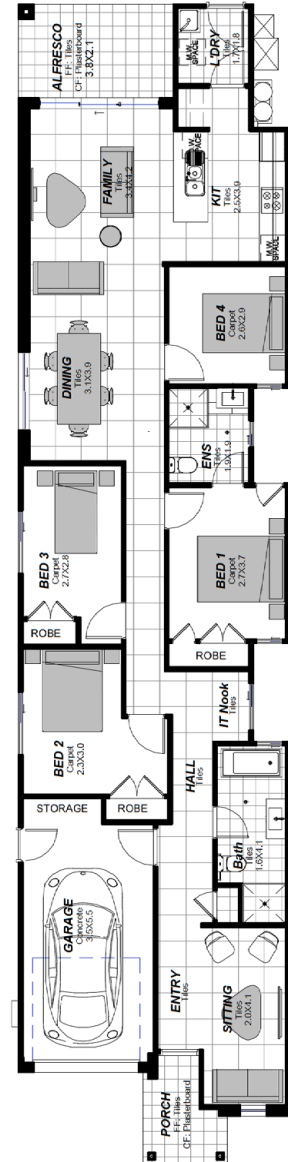

HOUSE AND LAND PACKAGE

Lot 19 | SummerView Estate | Box Hill

\$749,000

Fixed Price!

**BENTLEY
LINLEY MK1 FACADE**

4 BEDROOMS	2 BATHROOMS	1 CAR GARAGE
----------------------	-----------------------	------------------------

Images and colours are shown for illustrative purposes and may not always represent the final product. Area, depth, width and layout may vary slightly depending on facade and site conditions. Design and prices may be subject to conditions of Developer / Council / Relevant Authority Consent. Eaves may change due to Relevant Authority conditions and/or zero lot location. Land size is subject to change pending on DA approval and land registration. Australian House and Land has the right to alter prices and inclusions without prior notice. All designs are copyright to Australian House and Land. *Fixed price is subject to registration by 30th August 2018 and Relevant Authorities condition of consent.

Land Price: \$425,000

Date issued: 28.08.17

HOUSE AND LAND PACKAGE

Lot Number: 19
Summerview Estate

Land Size: 250m²

External Colour: Cinnamon

Internal Colour: Serene

House Design: Bentley

Facade: Linley MK1

House Area: 156.89m²

Width: 6.4m

Depth: 26.6m

Inclusions: Classic

4

BEDROOMS

2