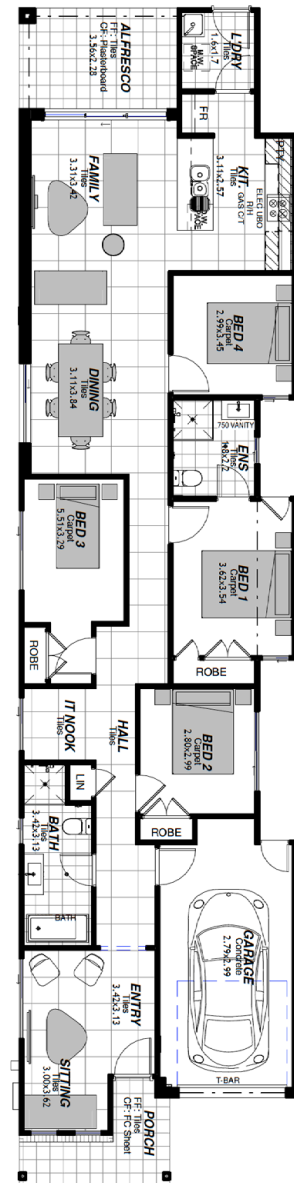

HOUSE AND LAND PACKAGE

Lot 18 | SummerView Estate | Box Hill

\$747,000

Fixed Price!

ASHFORD
LINLEY MK3 FACADE

4 BEDROOMS	2 BATHROOMS	1 CAR GARAGE
----------------------	-----------------------	------------------------

Images and colours are shown for illustrative purposes and may not always represent the final product. Area, depth, width and layout may vary slightly depending on facade and site conditions. Design and prices may be subject to conditions of Developer / Council / Relevant Authority Consent. Eaves may change due to Relevant Authority conditions and/or zero lot location. Land size is subject to change pending on DA approval and land registration. Australian House and Land has the right to alter prices and inclusions without prior notice. All designs are copyright to Australian House and Land. *Fixed price is subject to registration by 30th August 2018 and Relevant Authorities condition of consent.

Land Price: \$425,000

Date issued: 28.08.17

HOUSE AND LAND PACKAGE

Lot Number: 18
Summerview Estate

Land Size: 250m²

External Colour: Chai

Internal Colour: Harmony

House Design: Ashford

Facade: Linley MK3

House Area: 155.09m²

Width: 6.4m

Depth: 26.6m

Inclusions: Classic

4

BEDROOMS

2