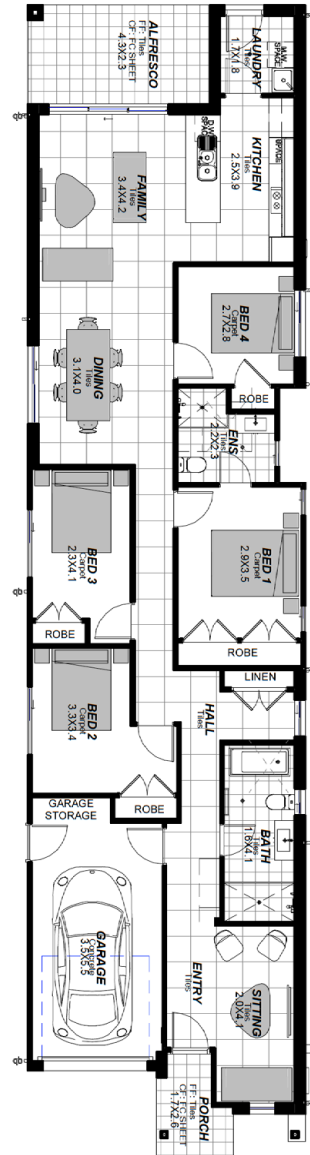

HOUSE AND LAND PACKAGE

Lot 16 | SummerView Estate | Box Hill

\$795,950

Fixed Price!

**CABARITA
LINLEY MK1 FACADE**

4	2	1
BEDROOMS	BATHROOMS	CAR GARAGE

Images and colours are shown for illustrative purposes and may not always represent the final product. Area, depth, width and layout may vary slightly depending on facade and site conditions. Design and prices may be subject to conditions of Developer / Council /Relevant Authority Consent. Eaves may change due to Relevant Authority conditions and/or zero lot location. Land size is subject to change pending on DA approval and land registration. Australian House and Land has the right to alter prices and inclusions without prior notice. All designs are copyright to Australian House and Land. *Fixed price is subject to registration by 30th August 2018 and Relevant Authorities condition of consent.

Land Price: \$462,750

Date issued: 28.08.17

HOUSE AND LAND PACKAGE

Lot Number: 16
Summerview Estate

Land Size: 314.95m²

External Colour: Nutmeg

Internal Colour: Allure

House Design: Cabarita

Facade: Linley MK1

House Area: 162.94m²

Width: 6.4m

Depth: 26.6m

Inclusions: Classic

4

BEDROOMS

2