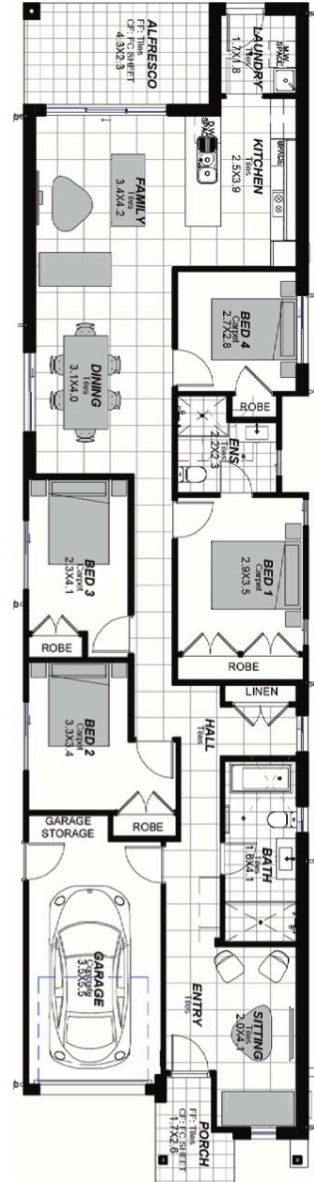

HOUSE AND LAND PACKAGE

Lot 16 | SummerView Estate | Box Hill

\$752,050

Fixed Price!

**CABARITA
LINLEY MK1 FACADE**

4 BEDROOMS	2 BATHROOMS	1 CAR GARAGE
----------------------	-----------------------	------------------------

Images and colours are shown for illustrative purposes and may not always represent the final product. Area, depth, width and layout may vary slightly depending on facade and site conditions. Design and prices may be subject to conditions of Developer / Council / Relevant Authority Consent. Eaves may change due to Relevant Authority conditions and/or zero lot location. Land size is subject to change pending on DA approval and land registration. Australian House and Land has the right to alter prices and inclusions without prior notice. All designs are copyright to Australian House and Land. *Fixed price is subject to registration by 30th August 2018 and Relevant Authorities condition of consent.

Land Price: \$462,750

Date issued: 01.11.17

HOUSE AND LAND PACKAGE

Lot Number: 16
Summerview Estate

Land Size: 314.95m²

External Colour: Nutmeg

Internal Colour: Allure

House Design: Cabarita

Facade: Linley MK1

House Area: 162.94m²

Width: 6.4m

Depth: 26.6m

Inclusions: Classic

4

BEDROOMS

2