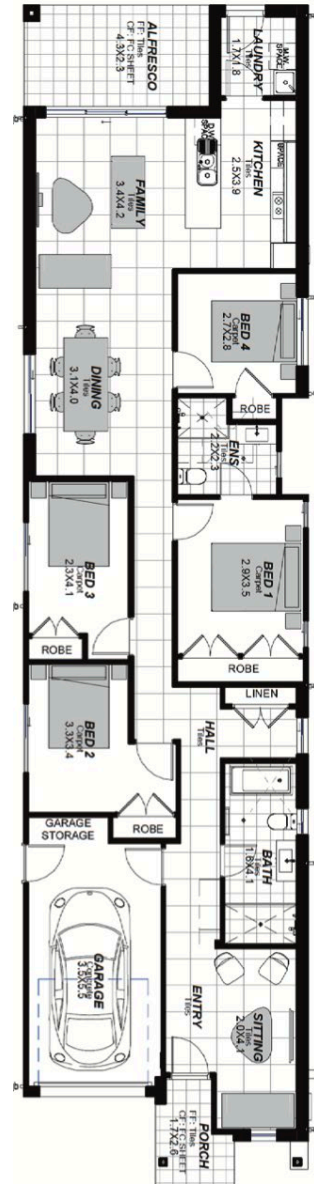

HOUSE AND LAND PACKAGE

Lot 15 | SummerView Estate | Box Hill

\$772,050

Fixed Price!

CABARITA
LINLEY MK2 FACADE

4 BEDROOMS	2 BATHROOMS	1 CAR GARAGE
----------------------	-----------------------	------------------------

Images and colours are shown for illustrative purposes and may not always represent the final product. Area, depth, width and layout may vary slightly depending on facade and site conditions. Design and prices may be subject to conditions of Developer / Council / Relevant Authority Consent. Eaves may change due to Relevant Authority conditions and/or zero lot location. Land size is subject to change pending on DA approval and land registration. Australian House and Land has the right to alter prices and inclusions without prior notice. All designs are copyright to Australian House and Land. *Fixed price is subject to registration by 30th August 2018 and Relevant Authorities condition of consent.

Land Price: \$462,750

Date issued: 29.09.17

HOUSE AND LAND PACKAGE

Lot Number: 15
Summerview Estate

Land Size: 314.95m²

External Colour: Ginger

Internal Colour: Enchant

House Design: Cabarita

Facade: Linley MK2

House Area: 162.94m²

Width: 6.4m

Depth: 26.6m

Inclusions: Classic

4

BEDROOMS

2