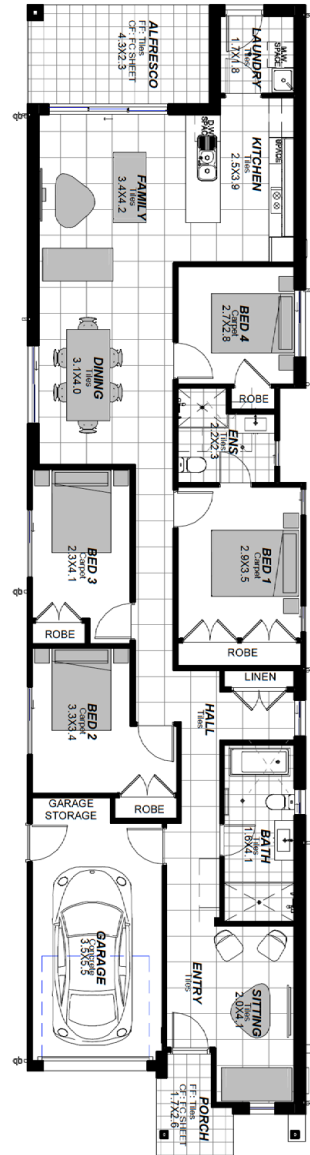

# HOUSE AND LAND PACKAGE

Lot 14 | SummerView Estate | Box Hill

# \$795,950

**Fixed Price!**

**CABARITA**  
LINLEY MK1 FACADE

<b>4</b>	<b>2</b>	<b>1</b>
BEDROOMS	BATHROOMS	CAR GARAGE

Images and colours are shown for illustrative purposes and may not always represent the final product. Area, depth, width and layout may vary slightly depending on facade and site conditions. Design and prices may be subject to conditions of Developer / Council /Relevant Authority Consent. Eaves may change due to Relevant Authority conditions and/or zero lot location. Land size is subject to change pending on DA approval and land registration. Australian House and Land has the right to alter prices and inclusions without prior notice. All designs are copyright to Australian House and Land. \*Fixed price is subject to registration by 30th August 2018 and Relevant Authorities condition of consent.

# HOUSE AND LAND PACKAGE

Lot Number: 14  
Summerview Estate

Land Size: 314.95m<sup>2</sup>

External Colour: Chilli

Internal Colour: Serene

House Design: Cabarita

Facade: Linley MK1

House Area: 162.94m<sup>2</sup>

Width: 6.4m

Depth: 26.6m

Inclusions: Classic

4

BEDROOMS

2

BATHROOMS

1