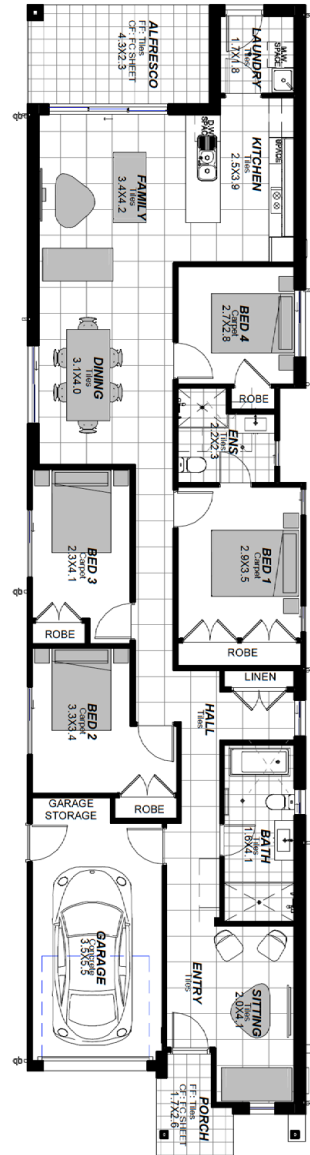

HOUSE AND LAND PACKAGE

Lot 13 | SummerView Estate | Box Hill

\$795,950

Fixed Price!

CABARITA
LINLEY MK3 FACADE

4 BEDROOMS	2 BATHROOMS	1 CAR GARAGE
----------------------	-----------------------	------------------------

Images and colours are shown for illustrative purposes and may not always represent the final product. Area, depth, width and layout may vary slightly depending on facade and site conditions. Design and prices may be subject to conditions of Developer / Council / Relevant Authority Consent. Eaves may change due to Relevant Authority conditions and/or zero lot location. Land size is subject to change pending on DA approval and land registration. Australian House and Land has the right to alter prices and inclusions without prior notice. All designs are copyright to Australian House and Land. *Fixed price is subject to registration by 30th August 2018 and Relevant Authorities condition of consent.

Land Price: \$462,750

Date issued: 28.08.17

HOUSE AND LAND PACKAGE

Lot Number: 13
Summerview Estate

Land Size: 314.95m²

External Colour: Cinnamon

Internal Colour: Harmony

House Design: Cabarita

Facade: Linley MK3

House Area: 162.94m²

Width: 6.4m

Depth: 26.6m

Inclusions: Classic

4

BEDROOMS

2