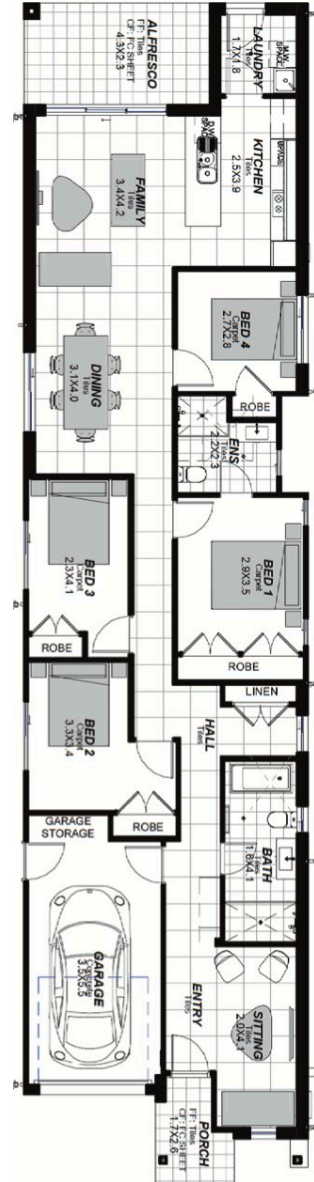

HOUSE AND LAND PACKAGE

Lot 13 | SummerView Estate | Box Hill

\$752,050

Fixed Price!

CABARITA
LINLEY MK3 FACADE

4 BEDROOMS	2 BATHROOMS	1 CAR GARAGE
----------------------	-----------------------	------------------------

Images and colours are shown for illustrative purposes and may not always represent the final product. Area, depth, width and layout may vary slightly depending on facade and site conditions. Design and prices may be subject to conditions of Developer / Council / Relevant Authority Consent. Eaves may change due to Relevant Authority conditions and/or zero lot location. Land size is subject to change pending on DA approval and land registration. Australian House and Land has the right to alter prices and inclusions without prior notice. All designs are copyright to Australian House and Land. *Fixed price is subject to registration by 30th August 2018 and Relevant Authorities condition of consent.

Land Price: \$462,750

Date issued: 01.11.17

HOUSE AND LAND PACKAGE

Lot Number: 13
Summerview Estate

Land Size: 314.95m²

External Colour: Cinnamon

Internal Colour: Harmony

House Design: Cabarita

Facade: Linley MK3

House Area: 162.94m²

Width: 6.4m

Depth: 26.6m

Inclusions: Classic

4

BEDROOMS

2