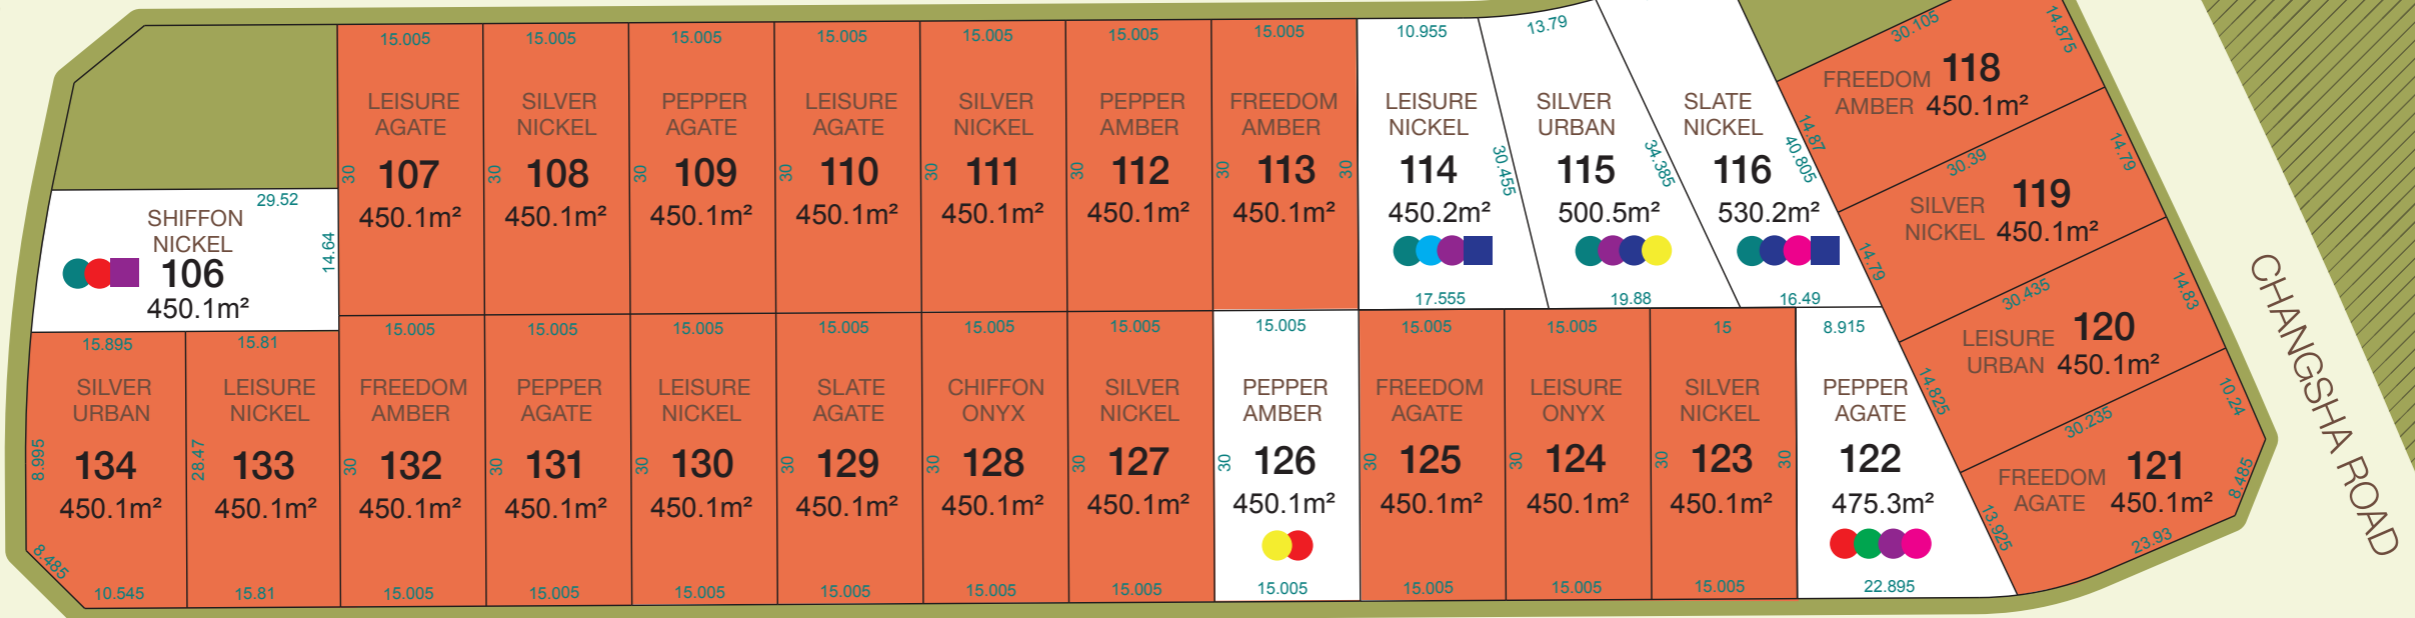

AVAILABLE LOTS
 ON HOLD / DEPOSIT TAKEN
 SOLD
 FUTURE RESIDENTIAL
 INTERNAL/EXTERNAL COLOURS

POZIERS ROAD

BATAAN (ROAD 5) ROAD

MANCHURIA (ROAD 3) ROAD

BARBARROSA (ROAD 2) ROAD

ROAD 4

- HOUSE TYPE KEY:**
- Auburn 18 - 4 Bed
 - Melbrook 22
 - Corella 24
 - Equestrian 23
 - Aspen Duplex
 - Bolton 27+ GF
 - Corella 31 + GF
 - Rosedale 19
 - Equestrian 23 MOD
 - Equestrian 25 MOD
 - Fernbrook 19 - Duplex
 - Bolton 17 + Ariel GF
 - Corella 22
 - Northbrook 20
 - Monterey 24
 - Melbrook 22 MOD
 - Rosedale 22
 - Bolton 20 - Side Alfresco
 - Bolton 20 + Custom GF

Edmondson Park
Updated: 29.05.17

PLEASE NOTE: Land size is subject to change pending DA approval & land registration.