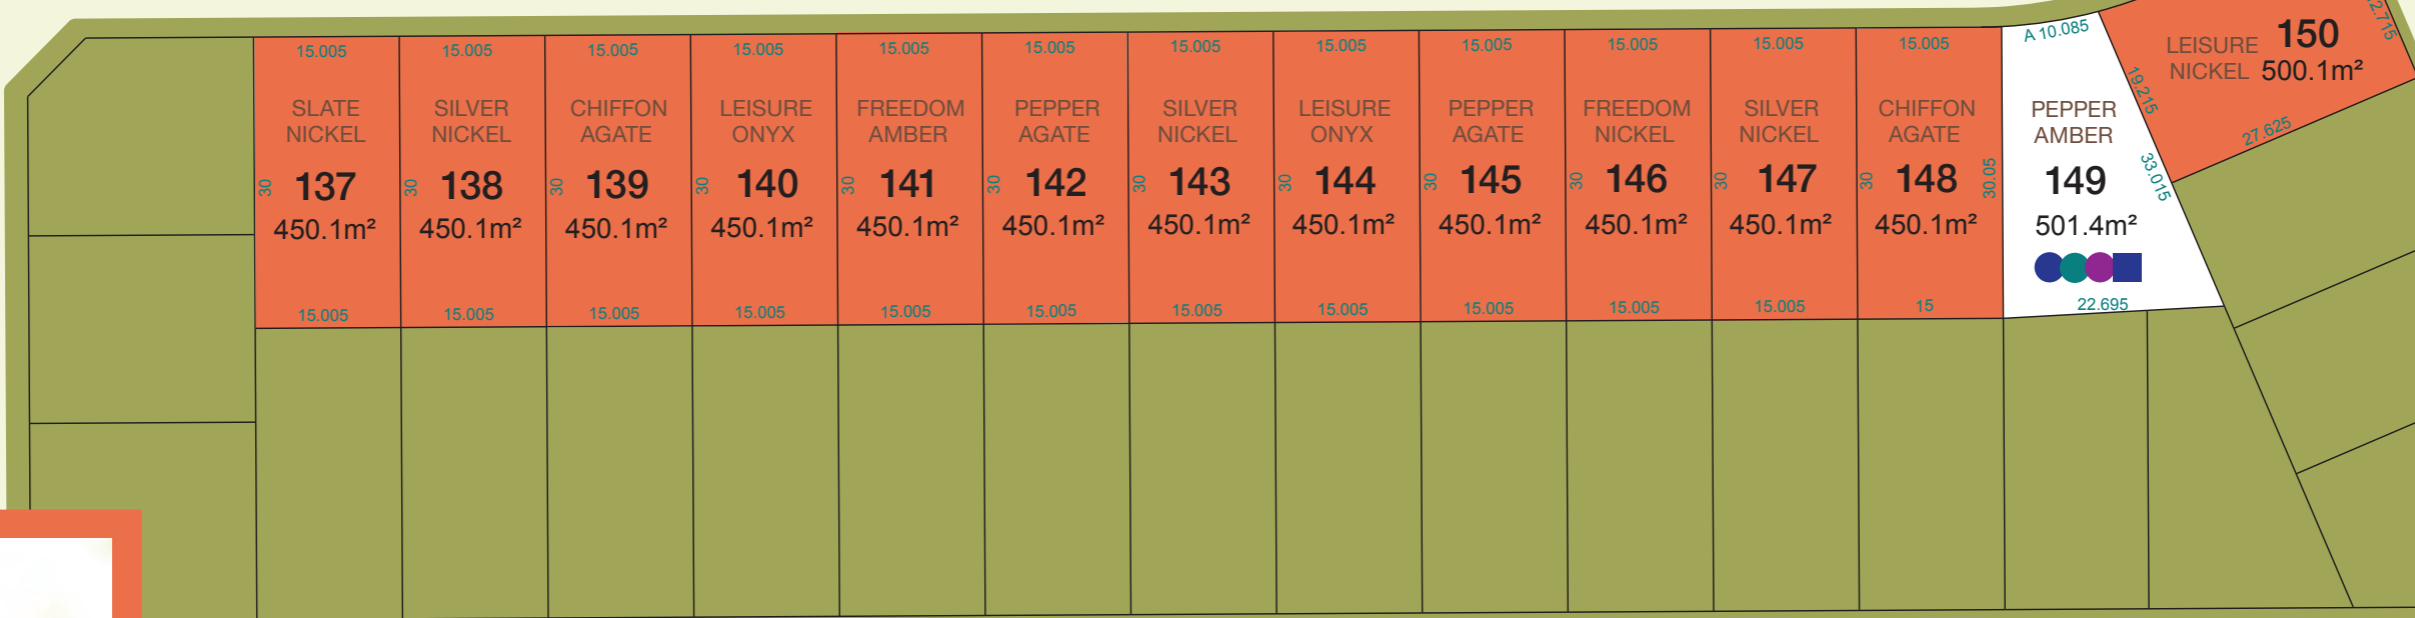

AVAILABLE LOTS
 ON HOLD / DEPOSIT TAKEN
 SOLD
 FUTURE RESIDENTIAL
 INTERNAL/EXTERNAL COLOURS

POZIERS ROAD

BATAAN (ROAD 5) ROAD

MANCHURIA (ROAD 3) ROAD

BARBARROSA (ROAD 2) ROAD

ROAD 4

- HOUSE TYPE KEY:**
- Auburn 18 - 4 Bed
 - Melbrook 22
 - Corella 24
 - Equestrian 23
 - Aspen Duplex
 - Bolton 27+ GF
 - Corella 31 + GF
 - Rosedale 19
 - Equestrian 23 MOD
 - Equestrian 25 MOD
 - Fernbrook 19 - Duplex
 - Bolton 17 + Ariel GF
 - Corella 22
 - Northbrook 20
 - Monterey 24
 - Melbrook 22 MOD
 - Rosedale 22
 - Bolton 20 - Side Alfresco
 - Bolton 20 + Custom GF

Edmondson Park
Updated: 29.05.17

PLEASE NOTE: Land size is subject to change pending DA approval & land registration.