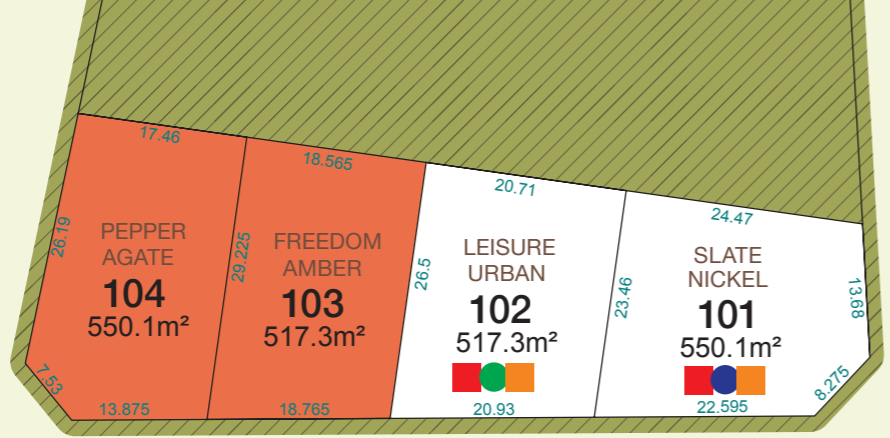

AVAILABLE LOTS
 ON HOLD / DEPOSIT TAKEN
 SOLD
 FUTURE RESIDENTIAL
 INTERNAL/EXTERNAL COLOURS

POZIERS ROAD

BATAAN (ROAD 5) ROAD

MANCHURIA (ROAD 3) ROAD

BARBARROSA (ROAD 2) ROAD

ROAD 4

- HOUSE TYPE KEY:**
- Auburn 18 - 4 Bed
 - Melbrook 22
 - Corella 24
 - Equestrian 23
 - Aspen Duplex
 - Bolton 27+ GF
 - Corella 31 + GF
 - Rosedale 19
 - Equestrian 23 MOD
 - Equestrian 25 MOD
 - Fernbrook 19 - Duplex
 - Bolton 17 + Ariel GF
 - Corella 22
 - Northbrook 20
 - Monterey 24
 - Melbrook 22 MOD
 - Rosedale 22
 - Bolton 20 - Side Alfresco
 - Bolton 20 + Custom GF

Edmondson Park
Updated: 29.05.17

PLEASE NOTE: Land size is subject to change pending DA approval & land registration.