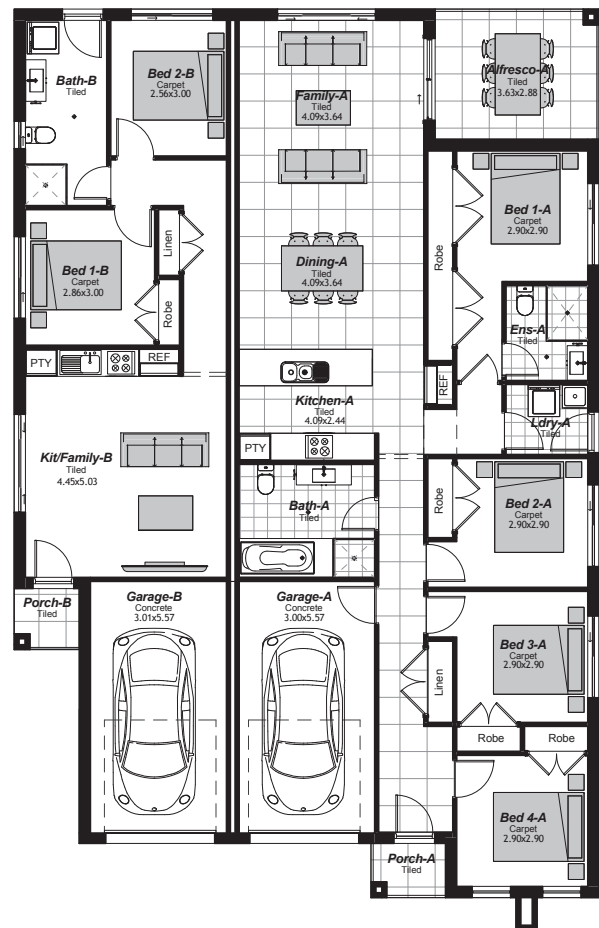

HOUSE AND LAND PACKAGE

Lot 115 | Station Rise - Stage 1 | Edmondson Park

\$1,053,550

Fixed Price!

Aspen Duplex
TREND MK3 FACADE

4	2	1
BEDROOMS	BATHROOMS	CAR GARAGE

Main House

2	1	1
BEDROOMS	BATHROOMS	CAR GARAGE

All designs are copyright to Australian House and Land.

Land Price: \$624,950

Date Issued: 08.09.17

HOUSE AND LAND PACKAGE

Lot Number: 115
Stage 1, Station Rise

Land Size: 500.5m²

External Colour: Silver

Internal Colour: Urban

House Design: Aspen Duplex

Facade: Trend MK3

House Area: 158.77m²

Granny Flat Area: 80.63m²

Width: 13.19m

Depth: 20.39m

Inclusions: Classic

4	2	1
BEDROOMS	BATHROOMS	CAR GARAGE

Main House

2	1	1
BEDROOMS	BATHROOMS	CAR GARAGE

Granny Flat

Spectrum Upgrades:

- Soft landscaping - turf and basic garden beds.
- Coloured on concrete driveway and path. (Where applicable)
- Fold down clothesline.
- Face brick pier with built in letterbox.
- Fencing. (Estate design guidelines apply)
- Sarking to underside of roof tiles.
- 1x Split system air conditioner to main living.
- Remote control unit to garage door.
- TV antennae.
- Flyscreens to operable windows and sliding doors.
- Tiling and carpet throughout. (as per plan - Selection from standard range)
- Caesarstone bench tops to kitchen - 20mm pencil edge.
- Stainless steel dishwasher.
- Vertical blinds to all windows and sliding doors. (Excl. wet areas)
- Oyster light fittings to ground floor living areas.
- Fluorescent light fitting to garage.
- 3 coat paint system in Taubmans Endure.
- Alarm System.