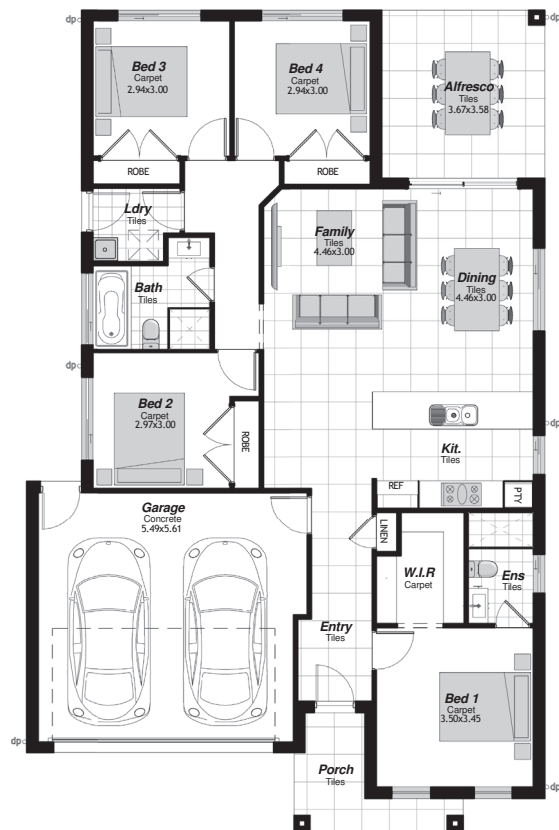

# \$967,340

**Fixed Price!**

**ROSEDALE 19**  
TREND MK1 FACADE

**4**  
BEDROOMS

**2**  
BATHROOMS

**2**  
CAR GARAGE

Images and colours are shown for illustrative purposes and may not always represent the final product. Area, depth, width and layout may vary slightly depending on facade and site conditions. Design and prices may be subject to conditions of Developer / Council / Relevant Authority Consent. Eaves may change due to Relevant Authority conditions and/or zero lot location. Land size is subject to change pending on DA approval and land registration. Australian House and Land has the right to alter prices and inclusions without prior notice. All designs are copyright to Australian House and Land.

# HOUSE AND LAND PACKAGE

**Lot Number: 149**

Stage 1, Station Rise

**Land Size:** 501.4m<sup>2</sup>

**External Colour:** Pepper

**Internal Colour:** Amber

**House Design:** Rosedale 19

**Facade:** Trend MK1

**House Area:** 181.10m<sup>2</sup>

**Width:** 11.37m

**Depth:** 18.02m

**Inclusions:** Classic

4

BEDROOMS

2

BATHROOMS